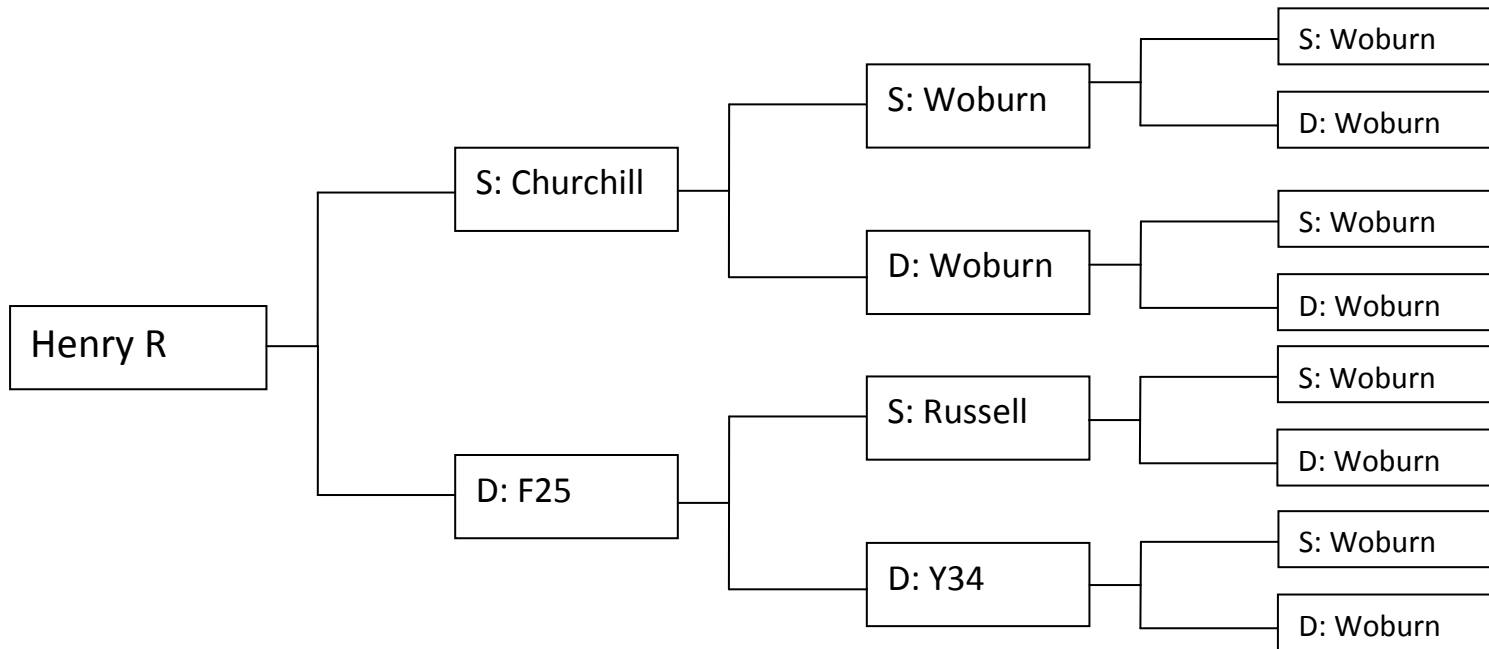

Henry R

Recently relocated back from the deer park.

This beautiful Churchill son has correctness, round beam with lovely spacing between tines.

An ideal all round stag with a lovely temperament.