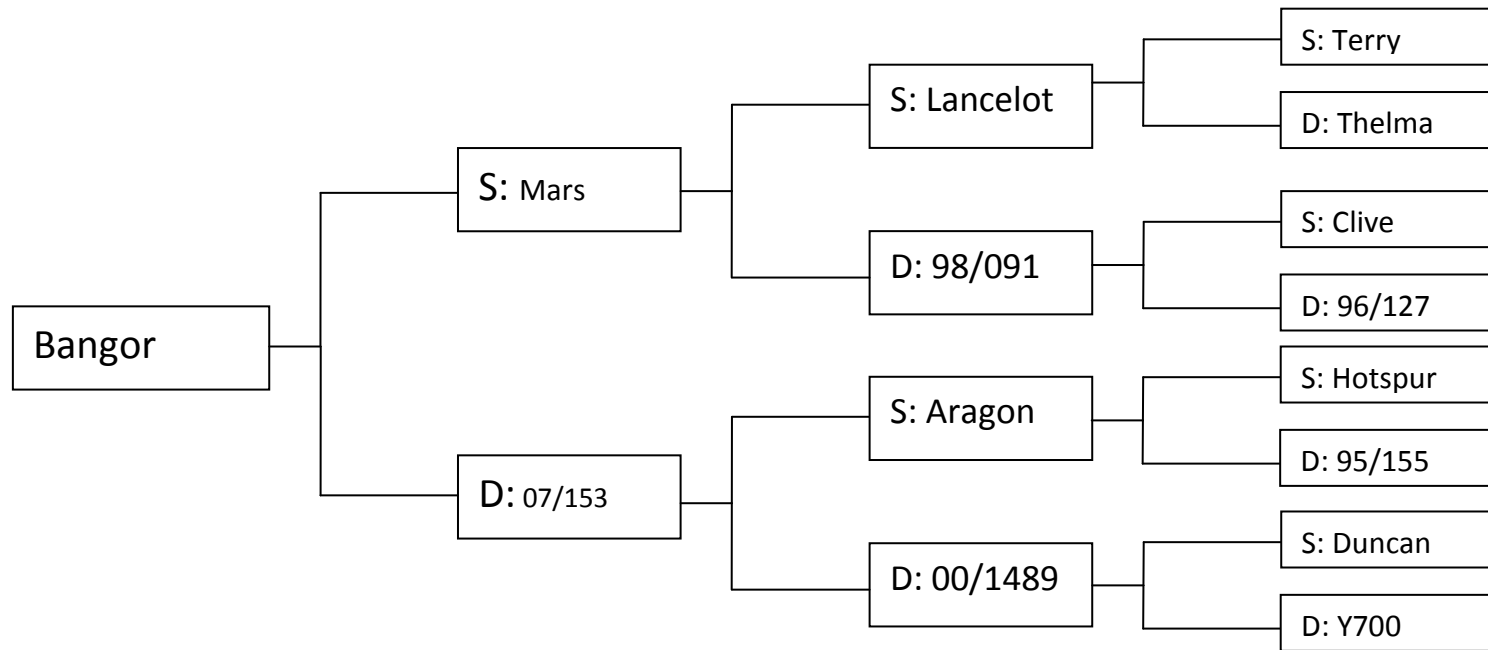

BANGOR

Wonderful son of Mars that captured as much imagination as a spiker.

His dam is a full sister to legendary Sir Edmund

Superb wide, very thick beams correct tine placement and fabulous tops.